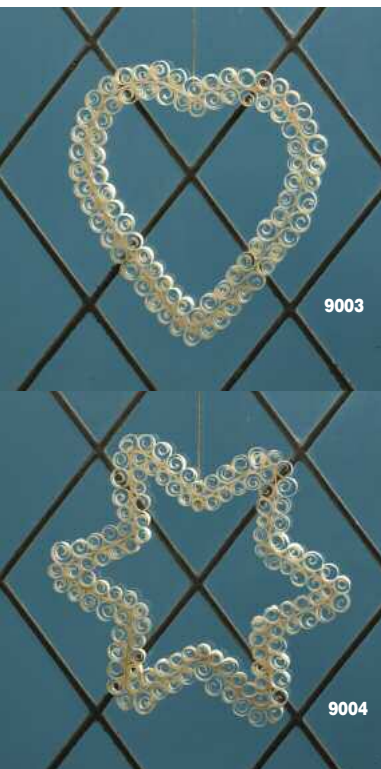

9003

EKELUND LINENS

The master weavers of Ekelund Vaveri have been creating jacquard woven 100% linen textiles for over 100 years. Their Christmas motif adds a holiday accent to table or kitchen.

9005. Tea Towel $22.50 19X28"

9006. Runner $37.50 14X54"