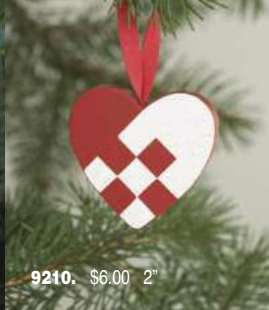

**9207.** Heart Ornaments \$12.00/Pkg. of 6 2"

**9208.** Heart Garlands \$4.25 79"

We also have ornament versions from Sweden in pewter (**9209**) and wood (**9210**).

**HEART "CHIME" CANDLEHOLDER**

This chrome-finish decoration will gently twirl from the heat of the tealight.

**9211.** Heart Candleholder \$18.50 6.7"

**9206**

**9207**

**9209.** \$12.00 2"

**9210.** \$6.00 2"

**9221.78**

**9221.64**