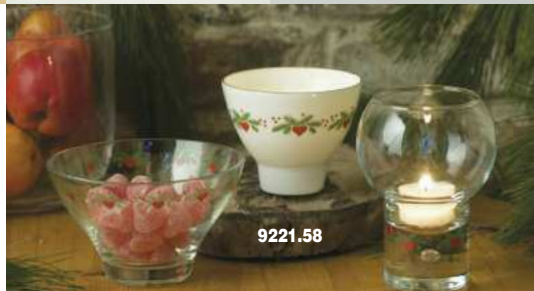

9219. $25.00 5.7"

9220. $24.00 2"

9221.58